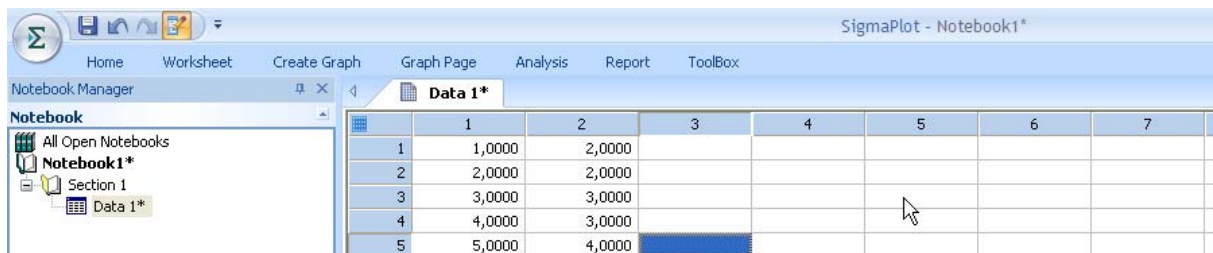

SigmaPlot on a Netbook Computer

Netbook computer these days typically have a resolution of 1.024 x 600 pixel. With this reduced vertical resolution much of the workspace is used by the ribbons on top of the screen.

You can turn off the permanent display of the ribbons by clicking on the little arrow in the toolbar button row on top of the screen, and then select „Minimize ribbon“.

Now the ribbon remains hidden ...

...and will only be shown when you open it with the menu bar, like in this case with „Create Graph“.